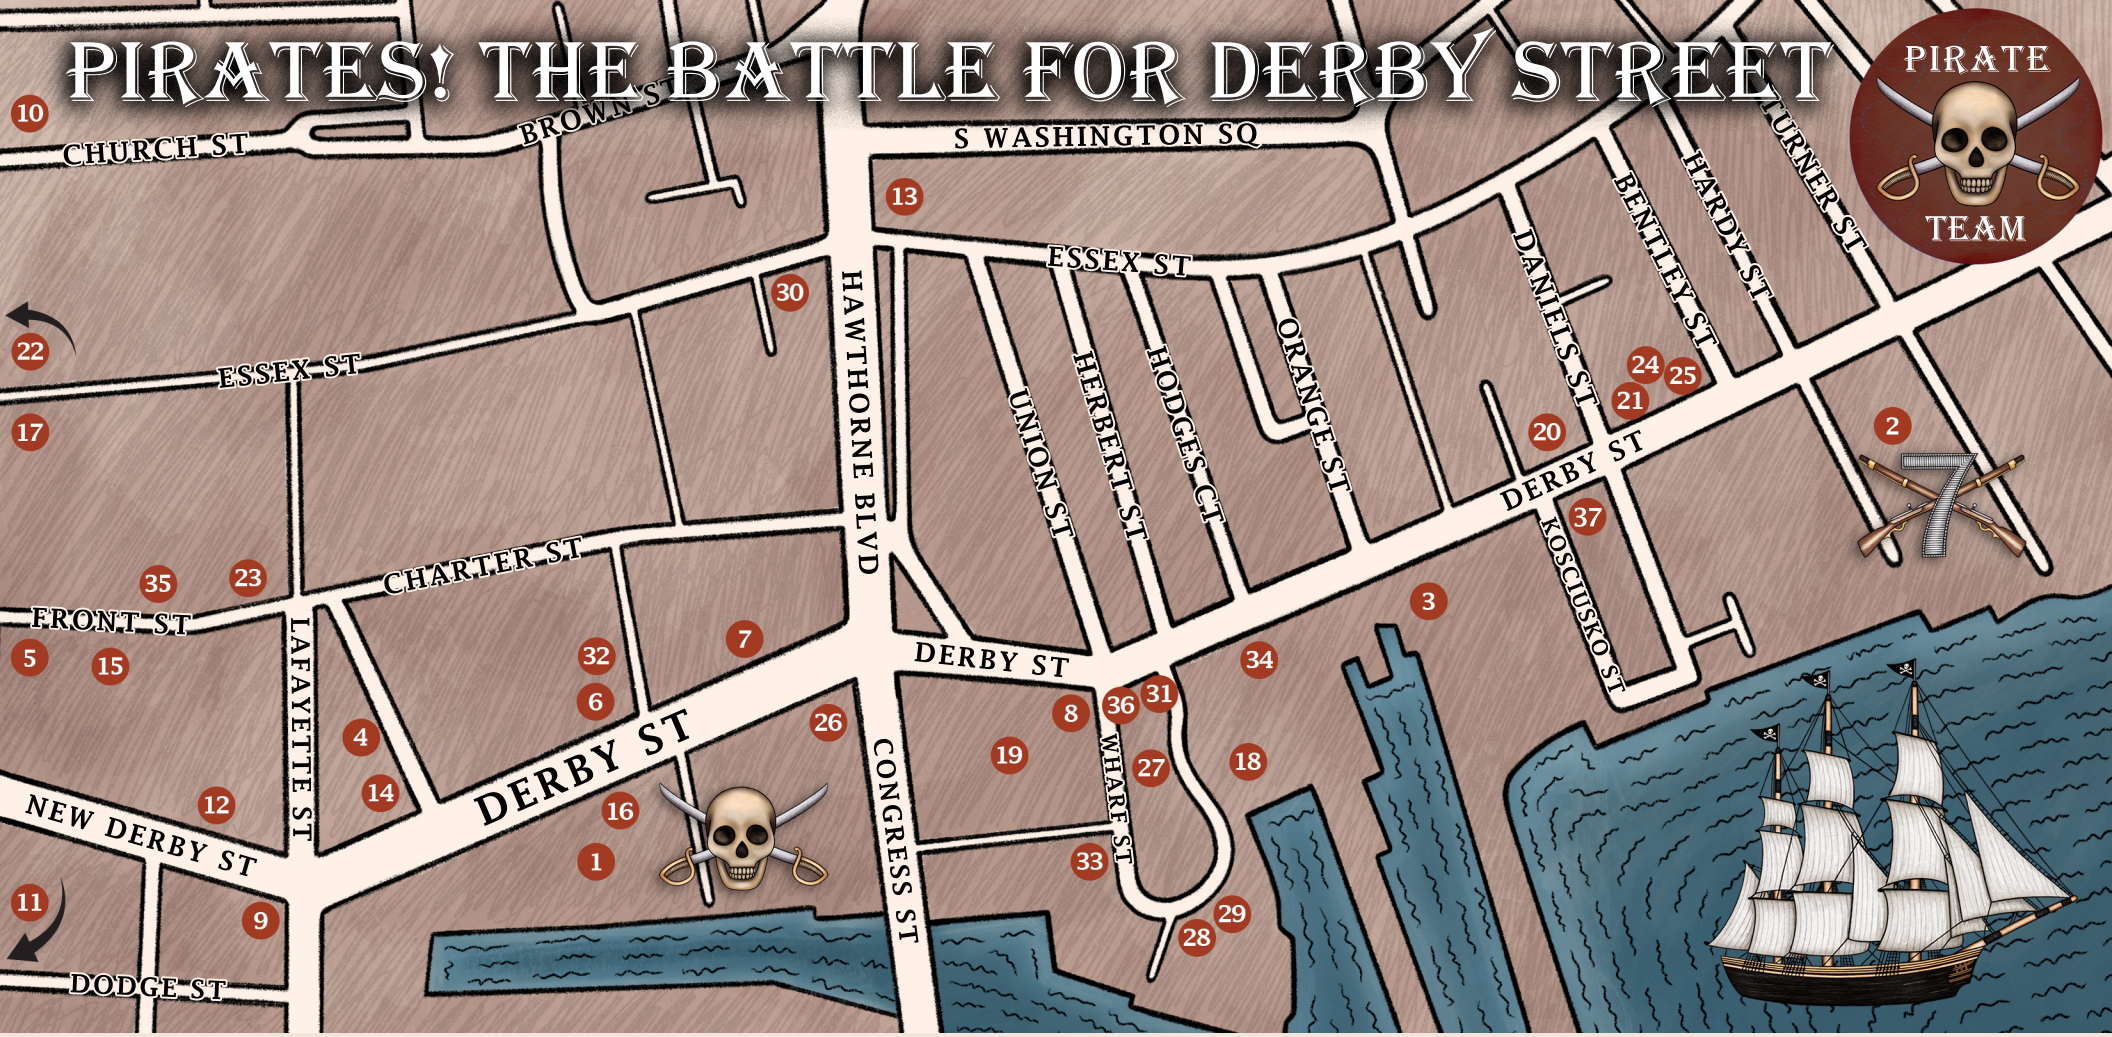

PIRATES! THE BATTLE FOR DERBY STREET

MAP KEY AND FESTIVAL SPONSORS

- 1. Charlotte Forten Park
 - **Pirate HQ: Real Pirates Salem**
 - Boys & Girls Club of Salem
 - **Creative Collective**
 - Hestia Creations
 - **Rumson's Rum**
 - Salem Kids Tour
 - Salem Main Streets
 - The Wandering Stage
 - Witch Pix
- 2. Merchant HQ: The House of the 7 Gables
- 3. Salem Maritime National Historic Site
 - Historic Derby St. Neighborhood Association
- 4. A&J King
- 5. Adriatic

- 6. Bambolina/Kokeshi
- 7. Bit Bar
- 8. Brodie's Seaport
- 9. Couch Dog Brewing Company
- 10. East Regiment Beer Co.
- 11. Far From The Tree
- 12. Garcon Supersplice
- 13. The Tavern at Hawthorne Hotel
- 14. Jolie Tea
- 15. Lobster Shanty
- 16. Lulu's Bakery & Pantry
- 17. Rockafellas
- 18. Sea Level Oyster Bar
- 19. Salem Waterfront Hotel
- 20. Trade House
- 21. Wolf Next Door Coffee
- 22. Black Cat Curiosity Shoppe

VISIT 10 SHOPS & ENTER A DRAWING! MORE INFO ON BACK

PIRATES! THE BATTLE FOR DERBY STREET

VISIT 10 SHOPS
TO ENTER A
DRAWING!

On the front of this map, check off the box of each store you've visited today. When complete, fill out the form below and return this map to Real Pirates or The House of the Seven Gables.

East Regiment Beer Company, Garcon Superslice, The Ossuary, Dave Eng Flowers, Salem Bespoke Boutique, and Waite & Peirce.

SCAN QR CODE FOR SCHEDULE, OR VISIT
REALPIRATESALEM.COM/PIRATES-THE-BATTLE-FOR-DERBY-STREET