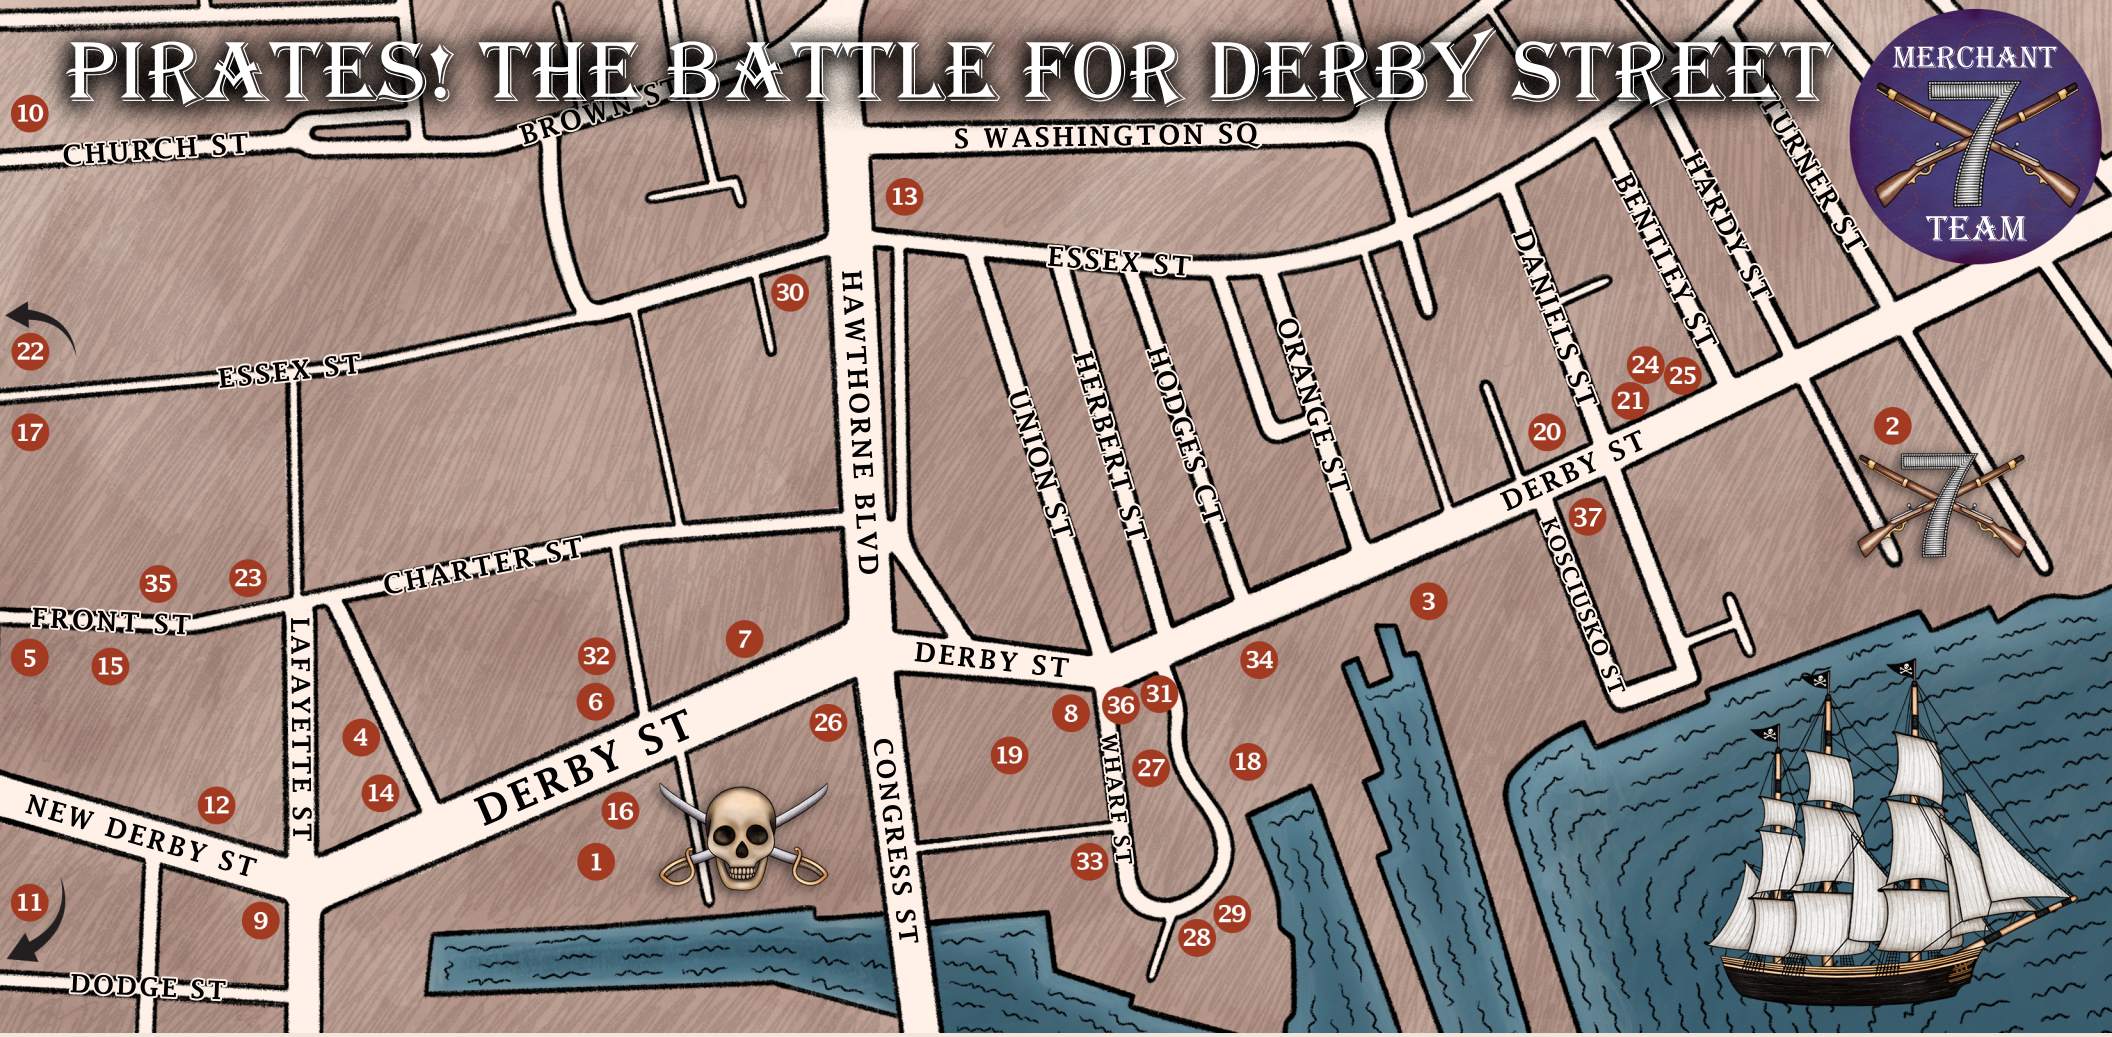

# PIRATES! THE BATTLE FOR DERBY STREET

## MAP KEY AND FESTIVAL SPONSORS

1. Charlotte Forten Park
  - **Pirate HQ: Real Pirates Salem**
  - Boys & Girls Club of Salem
  - **Creative Collective**
  - Hestia Creations
  - **Rumson's Rum**
  - Salem Kids Tour
  - Salem Main Streets
  - The Wandering Stage
  - Witch Pix
2. **Merchant HQ: The House of the 7 Gables**
3. Salem Maritime National Historic Site
  - Historic Derby St. Neighborhood Association
4. A&J King
5. Adriatic

6. Bambolina/Kokeshi
7. Bit Bar
8. Brodie's Seaport
9. Couch Dog Brewing Company
10. East Regiment Beer Co.
11. Far From The Tree
12. Garcon Supersplice
13. The Tavern at Hawthorne Hotel
14. Jolie Tea
15. Lobster Shanty
16. Lulu's Bakery & Pantry
17. Rockafellas
18. Sea Level Oyster Bar
19. Salem Waterfront Hotel
20. Trade House
21. Wolf Next Door Coffee
22. Black Cat Curiosity Shoppe

# PIRATES! THE BATTLE FOR DERBY STREET

VISIT 10 SHOPS  
TO ENTER A  
***DRAWING!***

On the front of this map, check off the box of each store you've visited today. When complete, fill out the form below and return this map to Real Pirates or The House of the Seven Gables.